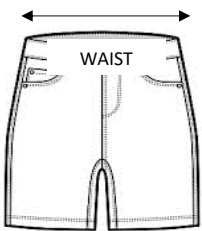

POLO T-SHIRT / P.E. SHIRT (TOP)

P.E. SHORTS

TOP	SHOULDER	WAIST	LENGTH
XS	27"	17.5"	25"
S	29"	18.5"	26"
M	31"	19.5"	27"
L	33"	20.5"	28"
XL	36"	21"	29"
2XL	38"	23"	30.5"
3XL	38"	23.5"	31.5"
4XL	40"	25.5"	33"

P.E. SHORTS	WAIST (inches)
XS	22 to 28
S	24 to 30
M	25 to 32
L	26 to 34
XL	27 to 36
2XL	28 to 38
3XL	29 to 41
4XL	30 to 43

SHORTS

SKORTS

LONG PANTS

SHORTS	24"	26"	28"	30"	32"	34"	36"	38"	40"	42"	44"	46"	48"	50"
SKORTS	24"	26"	28"	30"	32"	34"	36"	38"	40"	42"	44"	46"	48"	50"
LONG PANTS	24"	26"	28"	30"	32"	34"	36"	38"	40"	42"	44"	46"	48"	50"
LENGTH	40"	40"	40"	41"	41"	42.5"	43"	43.5"	44"	44.5"	45"	45"	45"	45.5"