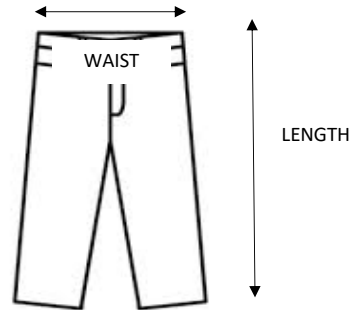

POLO T-SHIRT / P.E. SHIRT (TOP)

P.E. SHORTS

TOP	SHOULDER	WAIST	LENGTH
XS	27"	17.5"	25"
S	29"	18.5"	26"
M	31"	19.5"	27"
L	33"	20.5"	28"
XL	36"	21"	29"
2XL	38"	23"	30.5"
3XL	38"	23.5"	31.5"
4XL	40"	25.5"	33"

P.E. SHORTS	WAIST (inches)
XS	22 to 28
S	24 to 30
M	25 to 32
L	26 to 34
XL	27 to 36
2XL	28 to 38
3XL	29 to 41
4XL	30 to 43

SHORTS

SKORTS

LONG PANTS

SHORTS	24"	26"	28"	30"	32"	34"	36"	38"	40"	42"	44"	46"	48"	50"
SKORTS	24"	26"	28"	30"	32"	34"	36"	38"	40"	42"	44"	46"	48"	50"
LONG PANTS	24"	26"	28"	30"	32"	34"	36"	38"	40"	42"	44"	46"	48"	50"
LENGTH	40"	40"	40"	41"	41"	42.5"	43"	43.5"	44"	44.5"	45"	45"	45"	45.5"