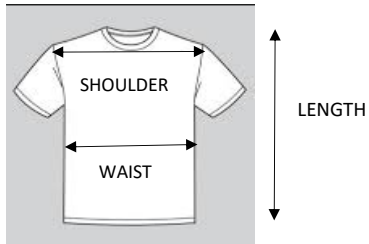

POLO T-SHIRT / P.E. SHIRT (TOP)

P.E. SHORTS

TOP	SHOULDER	WAIST	LENGTH
XS	27"	17.5"	25"
S	29"	18.5"	26"
M	31"	19.5"	27"
L	33"	20.5"	28"
XL	36"	21"	29"
2XL	38"	23"	30.5"
3XL	38"	23.5"	31.5"
4XL	40"	25.5"	33"

P.E. SHORTS	WAIST (inches)
XS	22 to 28
S	24 to 30
M	25 to 32
L	26 to 34
XL	27 to 36
2XL	28 to 38
3XL	29 to 41
4XL	30 to 43

SHORTS

SKORTS

LONG PANTS

SHORTS	24"	26"	28"	30"	32"	34"	36"	38"	40"	42"	44"	46"	48"	50"
SKORTS	24"	26"	28"	30"	32"	34"	36"	38"	40"	42"	44"	46"	48"	50"
LONG PANTS	24"	26"	28"	30"	32"	34"	36"	38"	40"	42"	44"	46"	48"	50"
LENGTH	40"	40"	40"	41"	41"	42.5"	43"	43.5"	44"	44.5"	45"	45"	45"	45.5"